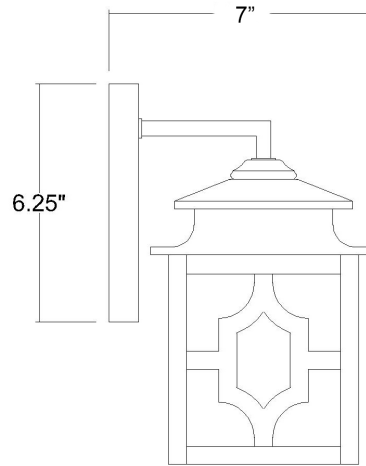

1752ORB

CALVERT 1-LIGHT WALL LANTERN

Description:	Calvert 1-Light Wall Lantern
Finish:	Oil Rubbed Bronze
Dimensions:	6" W x 10" H x 7" ext. Height on Center: 3-1/4"
Bulbs:	1-100W Med.
Installed Weight:	3.3 lbs.
Certification:	cETL / wet location

Material:	Steel and glass
Shades:	NA
Glass:	Clear Seeded
Back Plate Dimensions:	4-3/4" x 6-1/4"
Chain/Wire:	NA
Additional Finishes:	NA