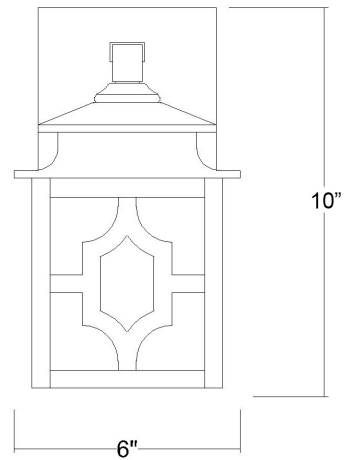

1752ORB

CALVERT 1-LIGHT WALL LANTERN

Description:	Calvert 1-Light Wall Lantern
Finish:	Oil Rubbed Bronze
Dimensions:	6" W x 10" H x 7" ext. Height on Center: 3-1/4"
Bulbs:	1-100W Med.
Installed Weight:	3.3 lbs.
Certification:	cETL / wet location

Material:	Steel and glass
Shades:	NA
Glass:	Clear Seeded
Back Plate Dimensions:	4-3/4" x 6-1/4"
Chain/Wire:	NA
Additional Finishes:	NA